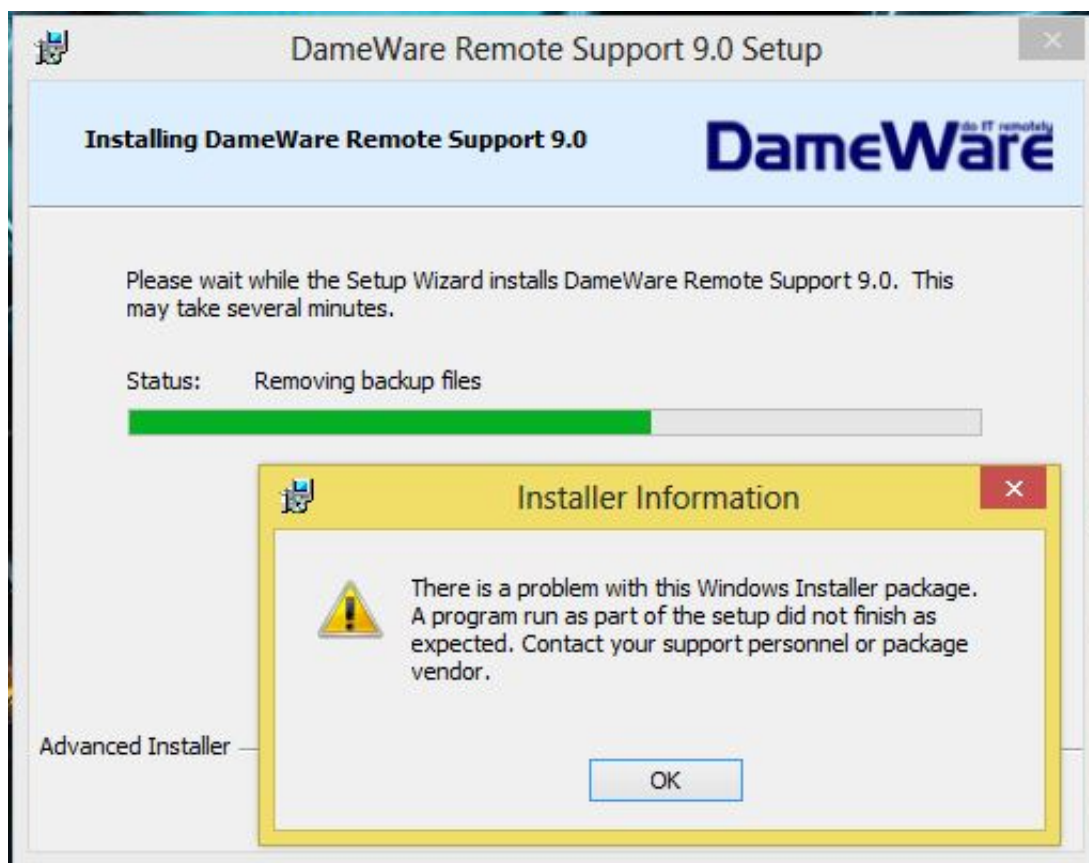

When trying to logon to the domain from a client PC, I recently got the following error message in Windows:.

1. [dameware logon failure system error 1219](#)
2. [dameware logon failure error 1219](#)
3. [dameware logon failure 1219](#)

dameware logon failure system error 1219

dameware logon failure system error 1219, dameware logon failure 1326, dameware logon failure error 1219, dameware logon failure, dameware logon failure 1219 [Audio Driver For Mac Download](#)

[Mac Os Sierra Download Dmg App Store](#)

[Download Os Maverick](#)

[For Mac](#)

dameware logon failure error 1219

[Toast 9 Titanium Mac Download](#)
[converter of doc to pdf free download for windows 7 64bit](#)

dameware logon failure 1219