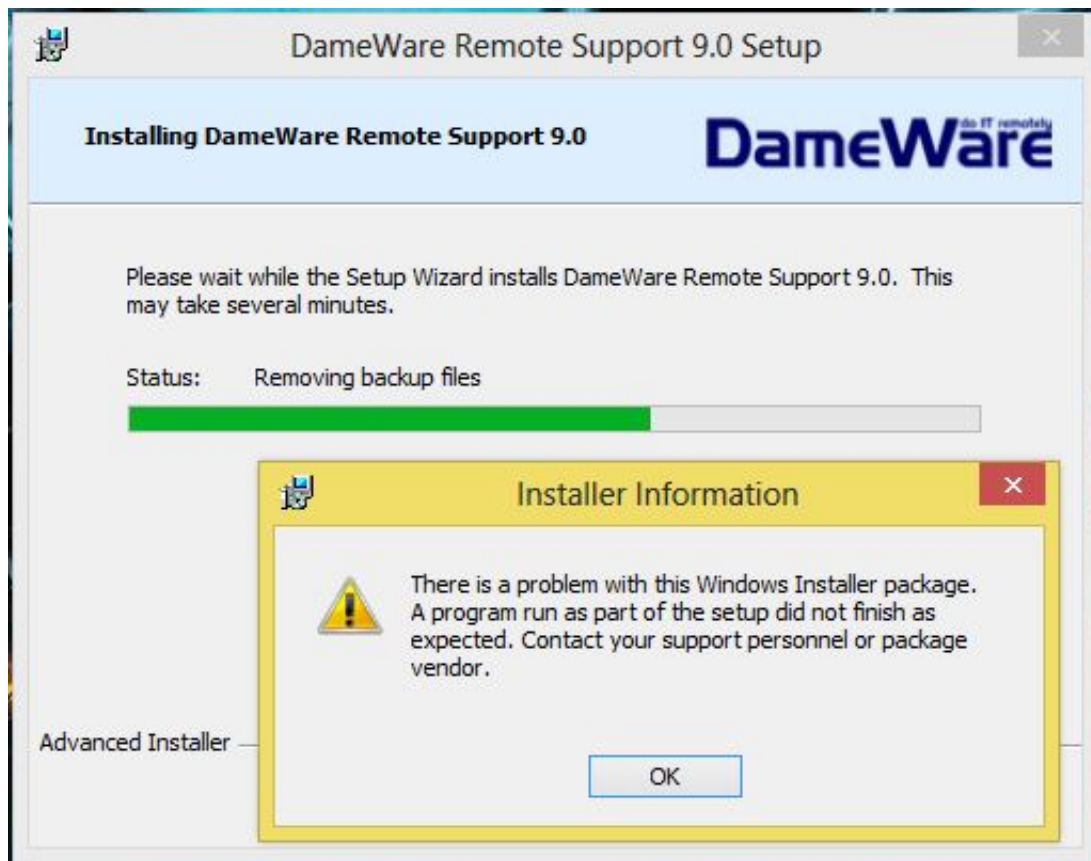

[Dameware Logon Failure 1326](#)

[Dameware Logon Failure 1326](#)

When trying to logon to the domain from a client PC, I recently got the following error message in Windows:.

1. [dameware logon failure system error 1219](#)
2. [dameware logon failure error 1219](#)
3. [dameware logon failure 1219](#)